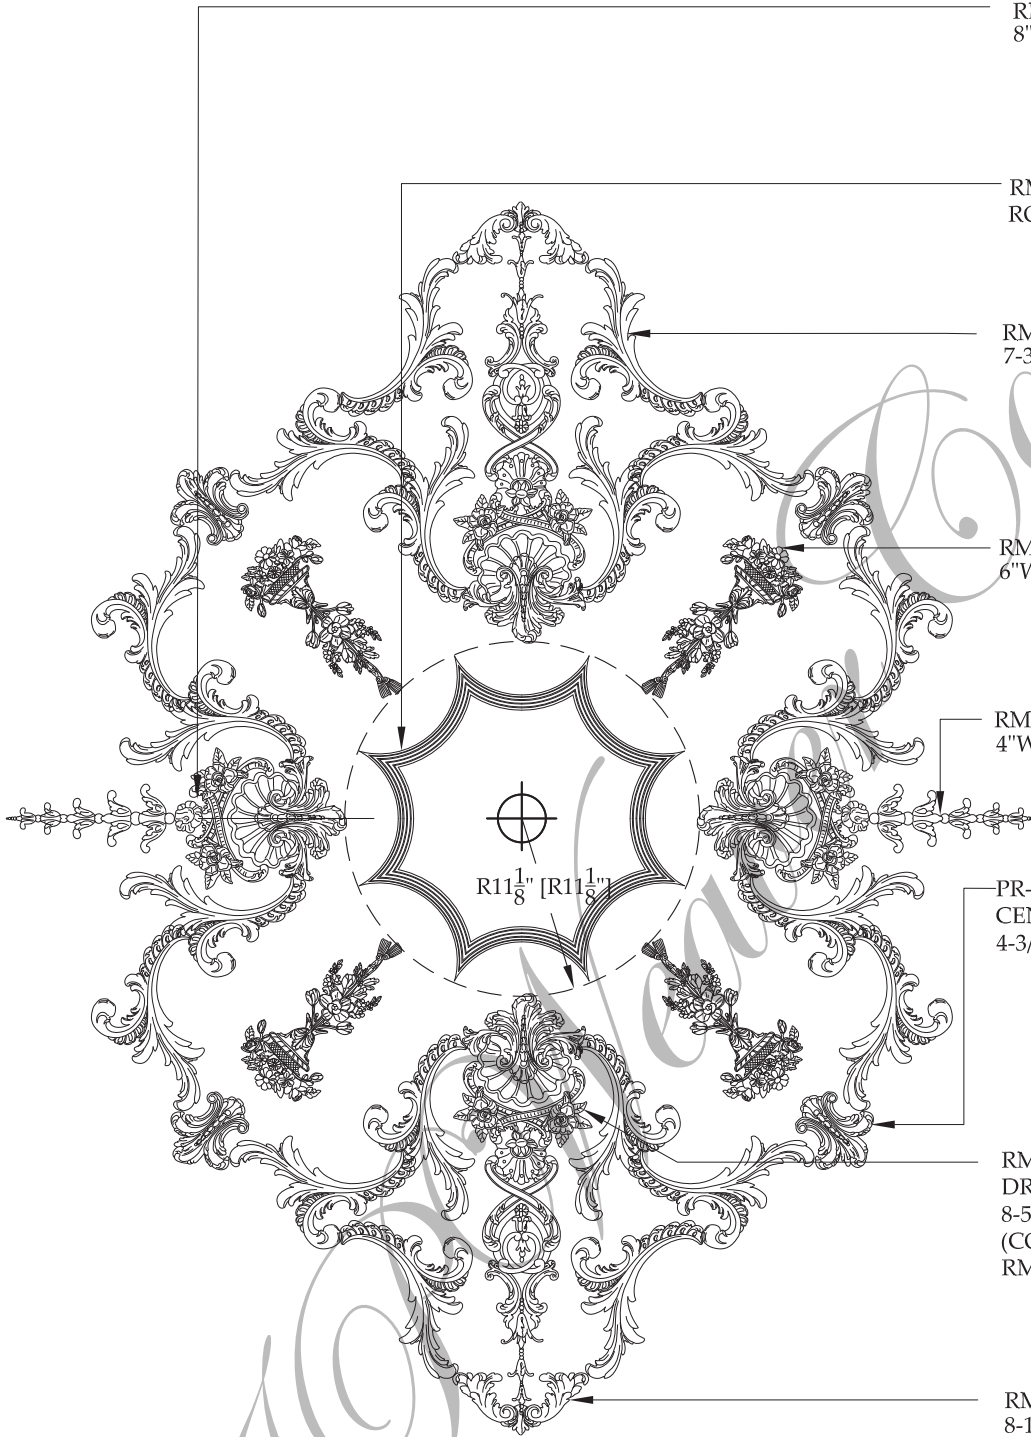

RMF 2033
8"W x 11"H x 1-1/2"D

RMF 4852 D SCALLOPED
ROSETTE 22-1/4" DIAMETER

RMF 7010 L/R, SCROLL
7-3/4"W x 11-1/4"H x 3/4"D

RMF 820C FLOWER VASE
6"W x 12-3/4"H x 7/8"D

RMF 1486
4"W x 10-1/2"H x 1/2"D

PR-6525 ACANTHUS
CENTERPIECE
4-3/4"W x 5-1/2"H x 7/8"D

RMF-7082B FRENCH SHELL &
DROP
8-5/8"W x 26-1/4"H x 1-3/8"D
(COMBINATION OF RMF 2033 &
RMF 2030B)

RMF 1596 B ACANTHUS CENTER
8-1/2"W x 3-7/8"H x 3/4"D

OVERALL SIZE: 6'-5" x 5'-4"

SCALE: 1" = 1'-0"

J.P. Weaver Company